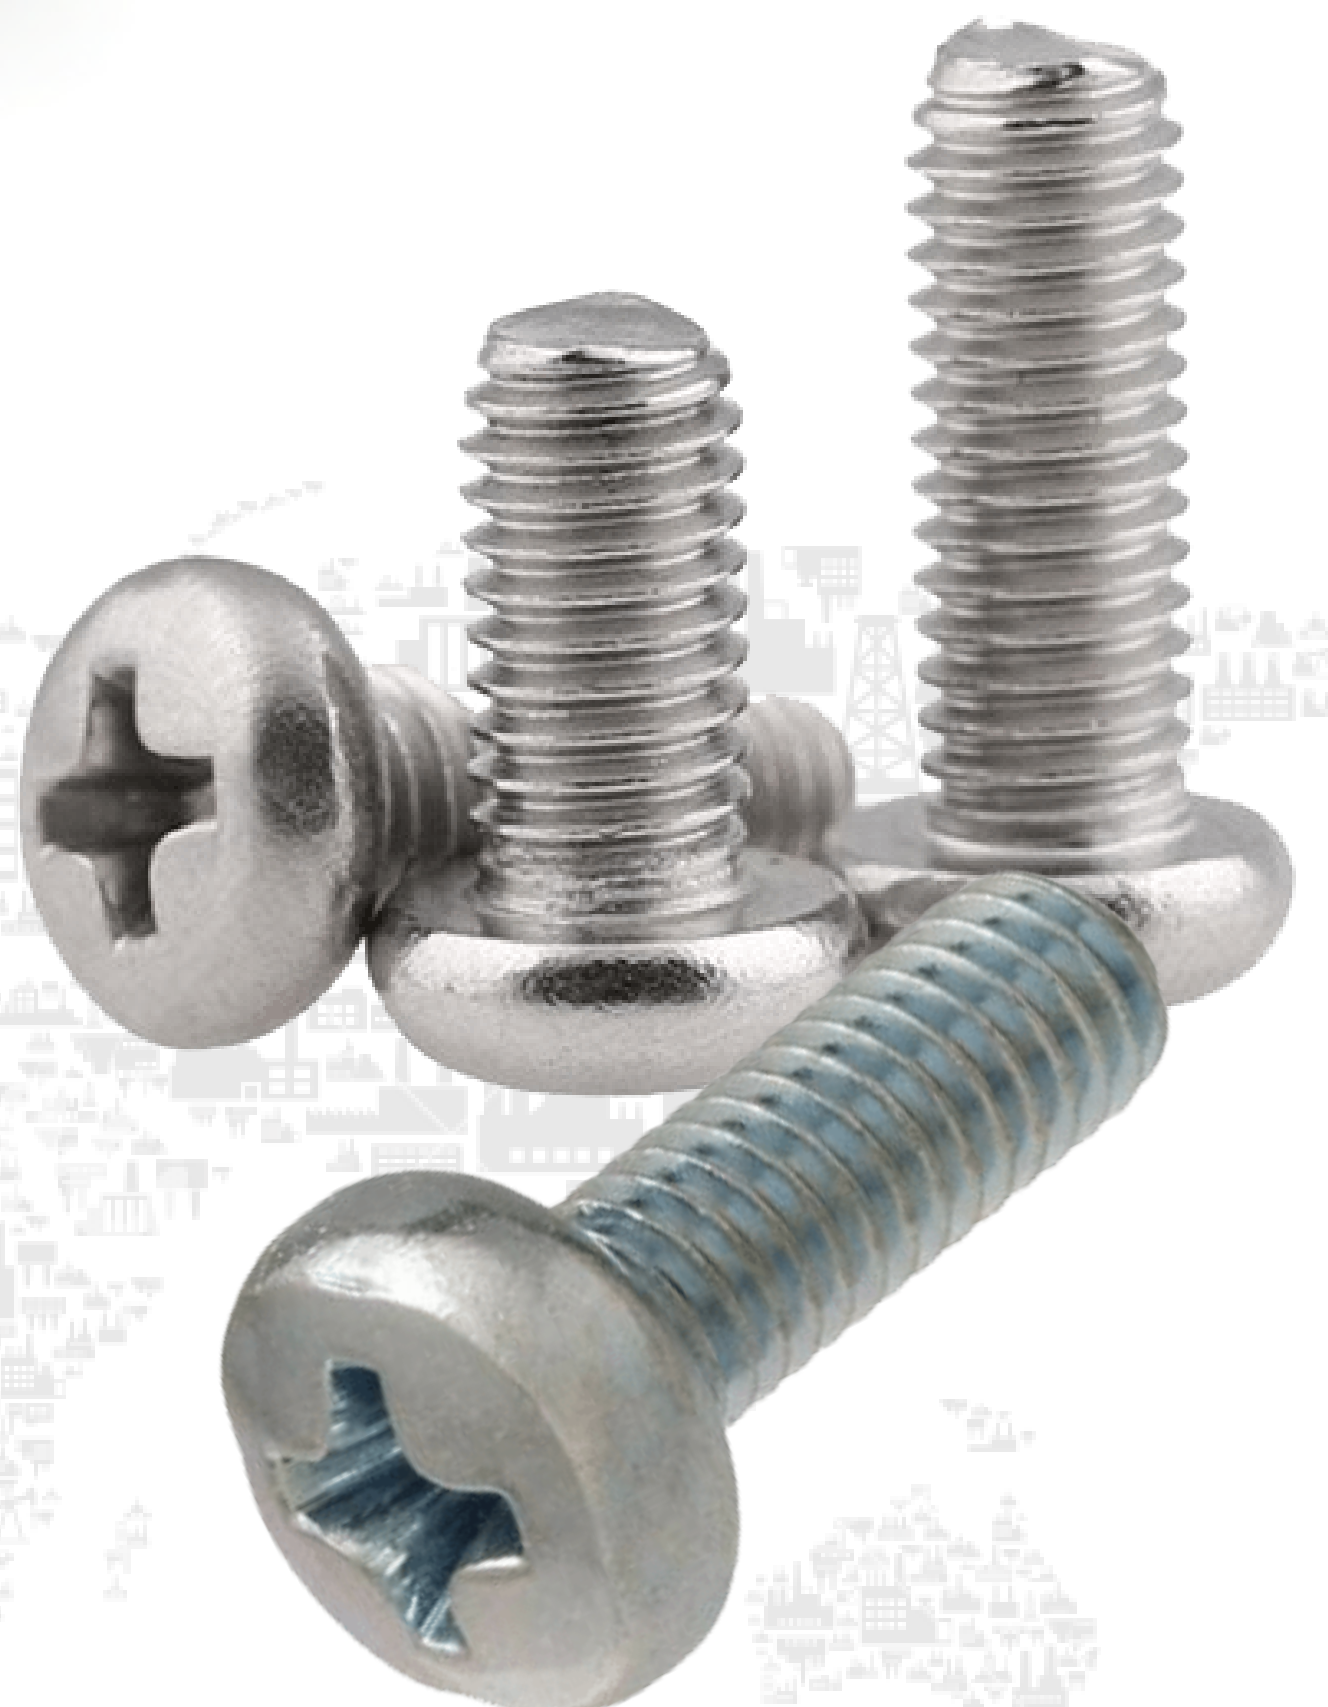

SPLIT PIN

SEMS SCREW

CHEESE HEAD SLOTTED SCREW

WASHER

DOM NUT

CROSS RECESSED

PAN SCREW

COUNTER SUNK